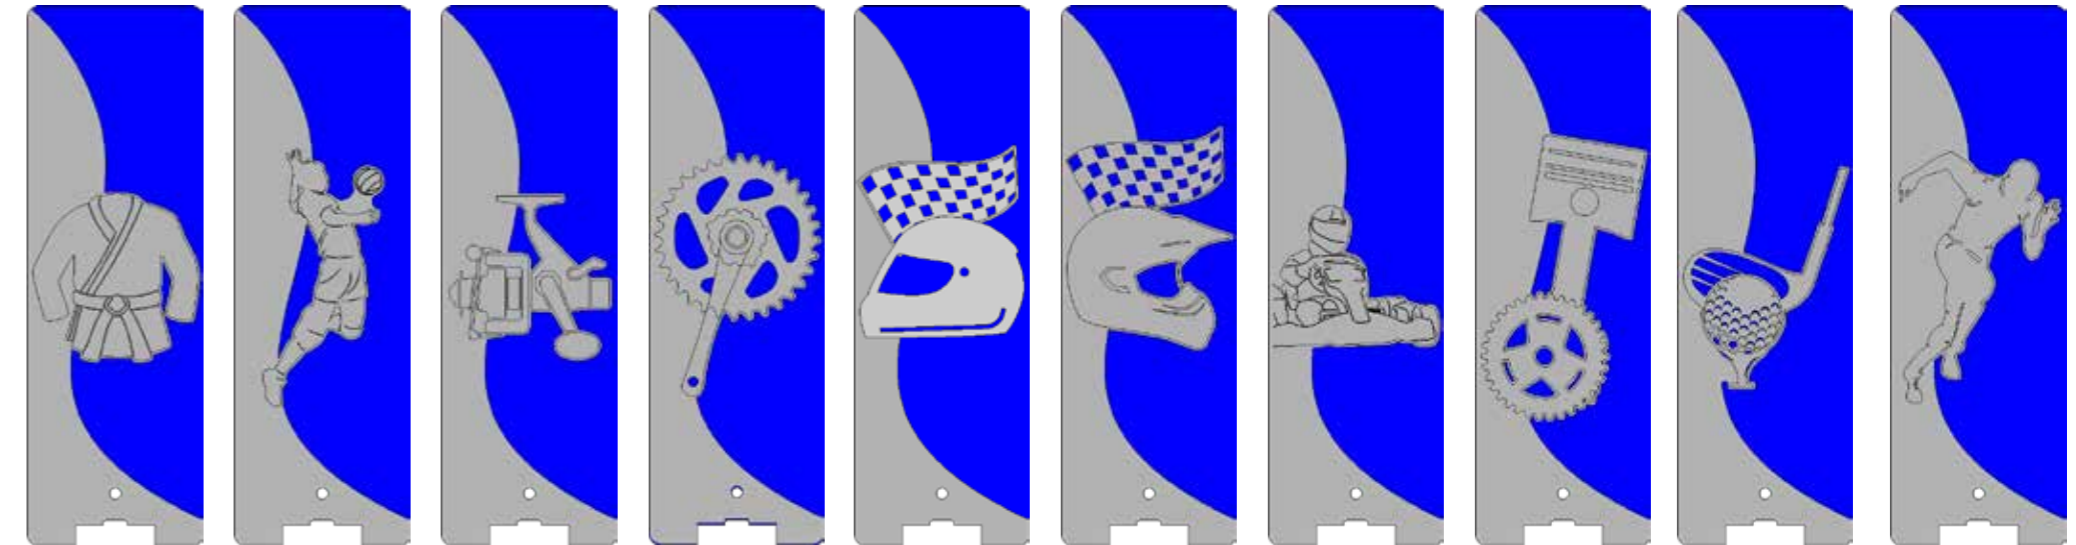

-031 -191 -301 -162 -174 -173 -171 -172 -232 -221