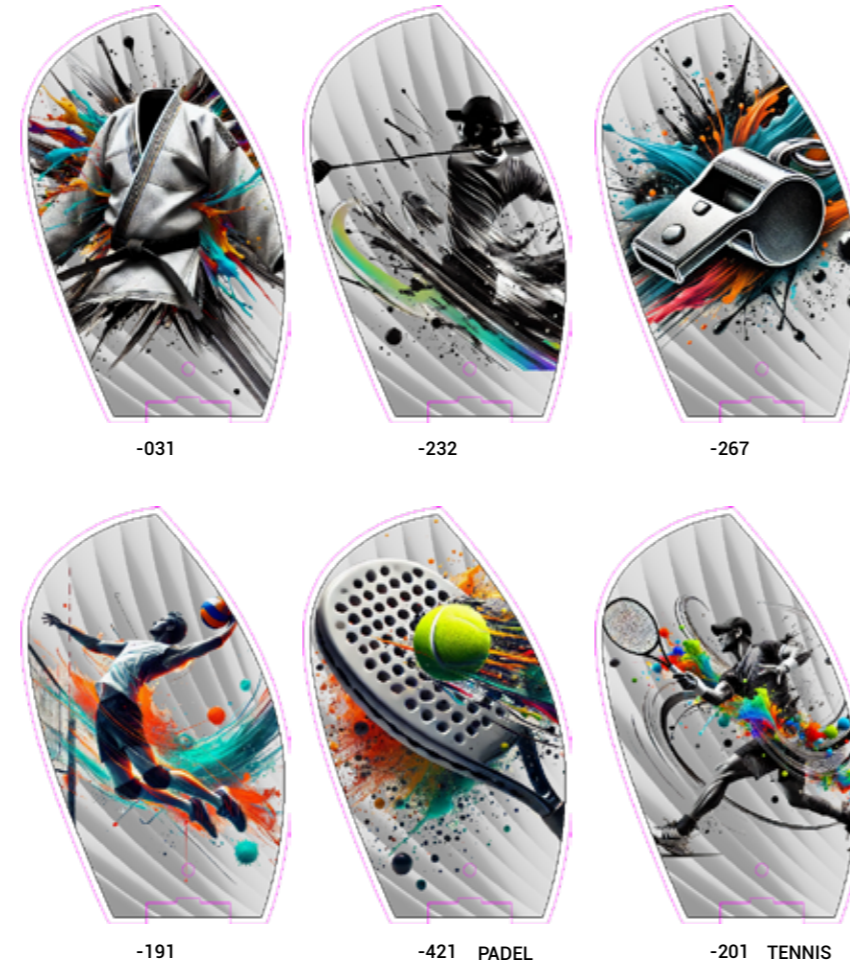

14610-172

14610-221

Tecnica / Technique:

Metacrilato tagliato laser con stampa.
Base in marmo Marquinia.
Laser-cut methacrylate with color printing.
Marquina marble base.

13601 Art. -1 -2
h.cm 20 23

CODICE DISCIPLINA - DISCIPLINA A RICHIESTA
ACTIVITY CODE - ACTIVITIES ON REQUEST