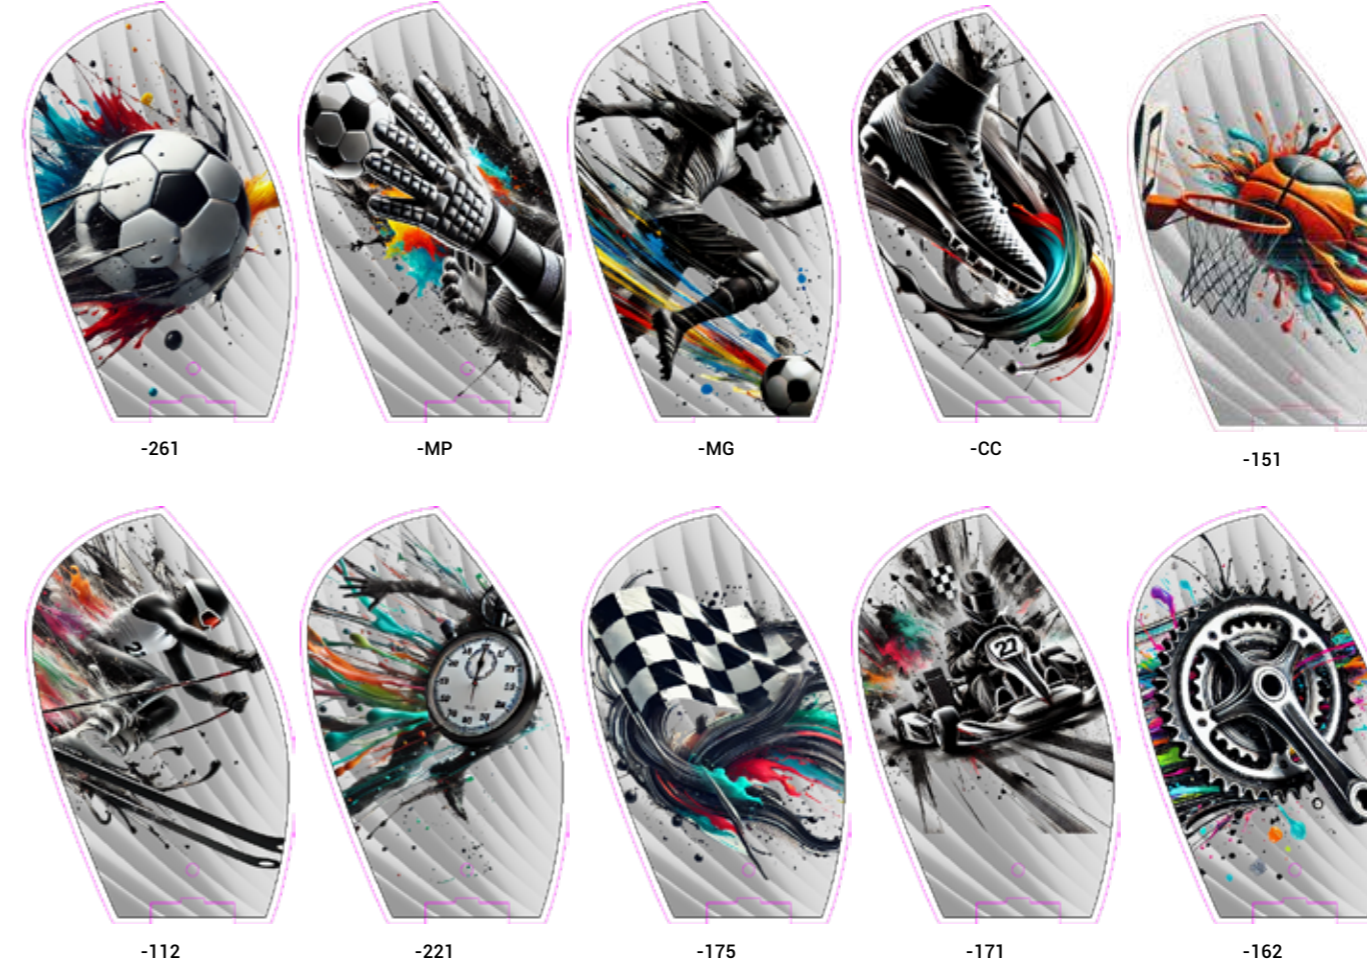

PREMI INDIVIDUALI CALCIO
INDIVIDUAL SOCCER AWARDS