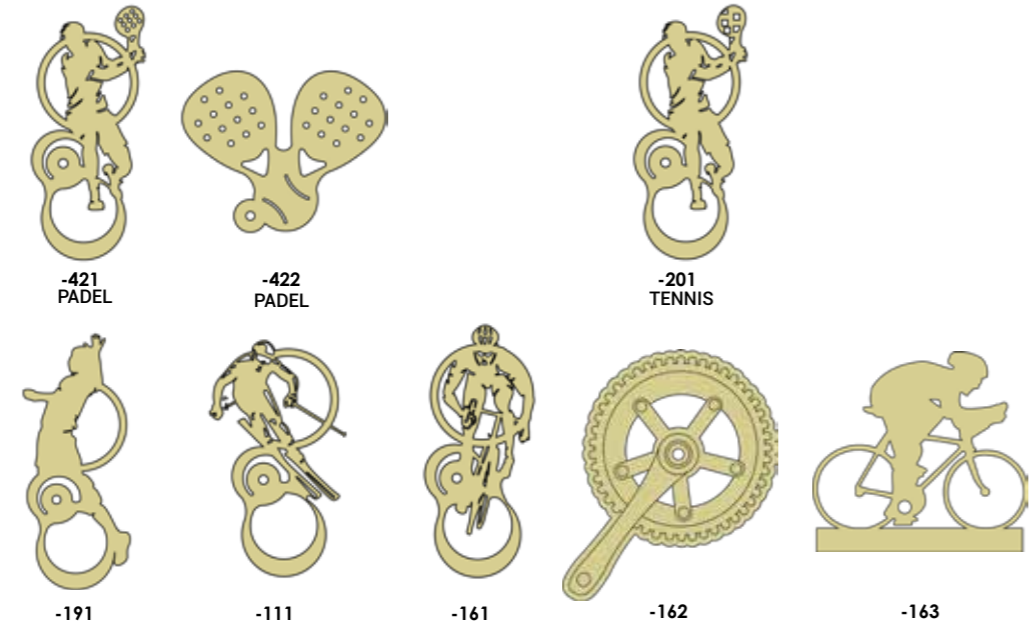

DISCIPLINA A RICHIESTA
ACTIVITIES ON REQUEST
28252 Art. -1 -2 -3
h.cm 43 46 48

●● Art. 90684

●● Art. 90683

DISCIPLINA A RICHIESTA
ACTIVITIES ON REQUEST

90683/4 Art. -1 -2 -3 -4
h.cm 31 35 39 45

90683/4-99 Art. -1 -2 -3 -4
h.cm 31 35 39 45

 VERSIONE -99 CON LOGO STAMPATO
-99 VERSION WITH LOGO PRINTED

●● Art. 90684 99

●● Art. 90683 99

METALLO - METAL

-421 PADEL

-422 PADEL

-201 TENNIS

-191

-264

-265

-267

28253 Art. -1 -2 -3
h.cm 28 30 32

28254 Art. -1 -2 -3
h.cm 28 30 32

METALLO - METAL

10611 Art. -1 -2 -3
h.cm 30 34 38
● ● ●
DISCIPLINA A RICHIESTA
ACTIVITIES ON REQUEST

-231