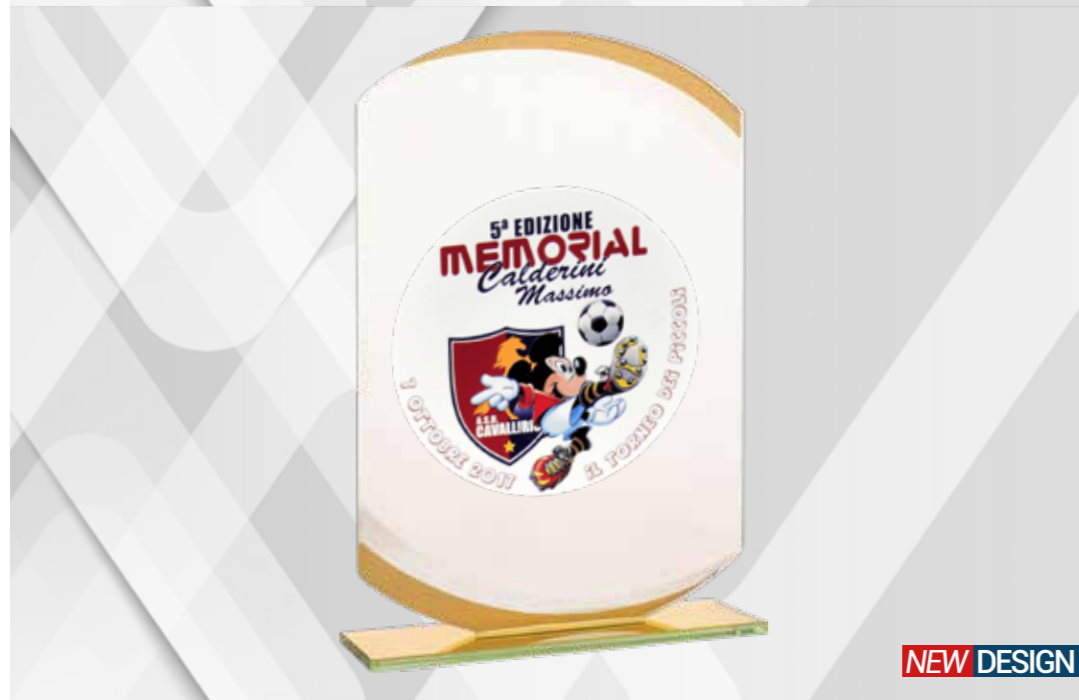

GLASS PLATE HOLDER WITH CRYSTAL BASE

Art.	HxL/cm
-1	19 x 14
-2	21 x 15
-3	23 x 16

DISCO/ DISC 90 MM
Non Incluso | Not included

Disco in alluminio. Pag. 264
Aluminum disc. Page 264

VERSIONE CON LOGO STAMPATO
VERSION WITH PRINTED LOGO