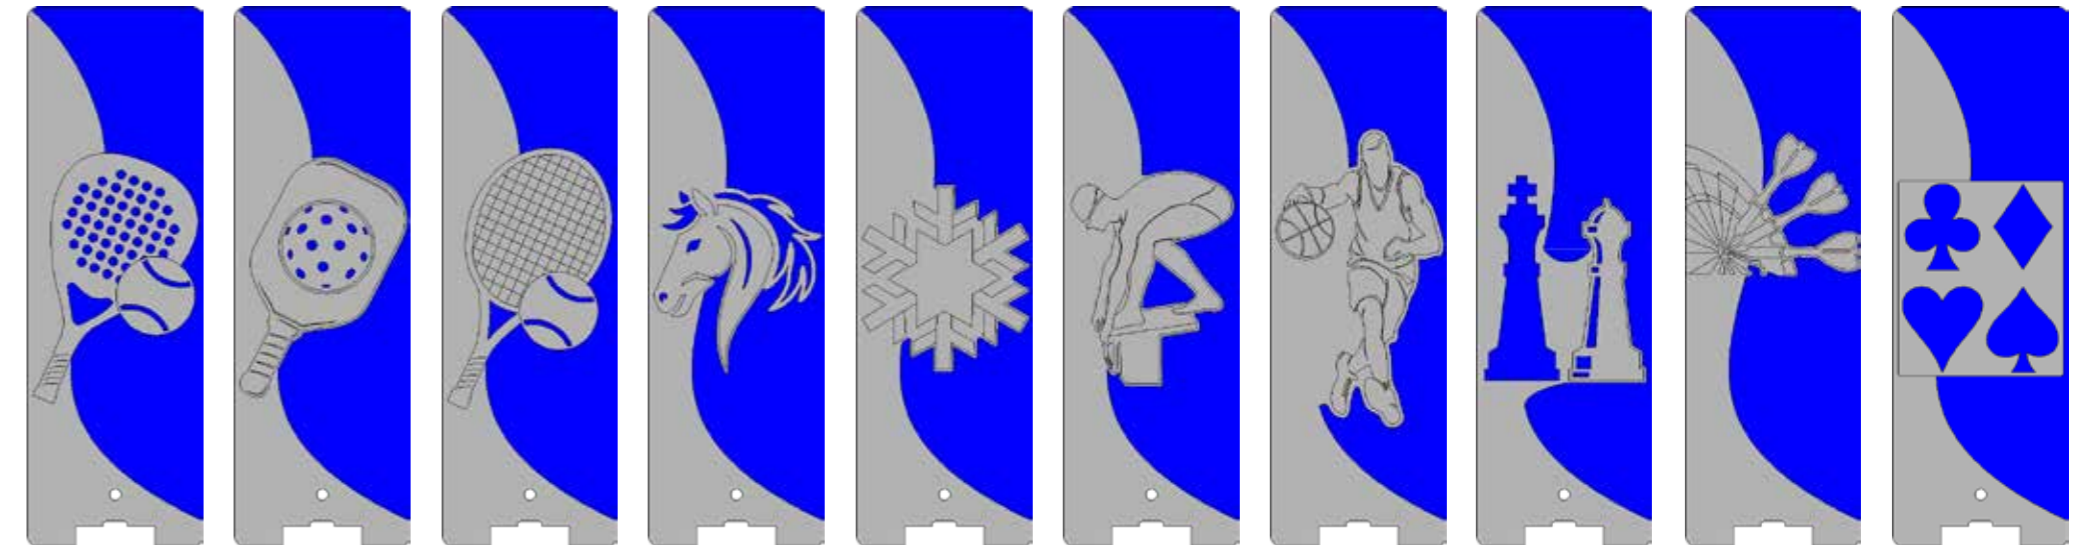

-421 PADEL -711 PICKLEBALL -201 TENNIS -141 -112 -241 -151 -021 -055 -101