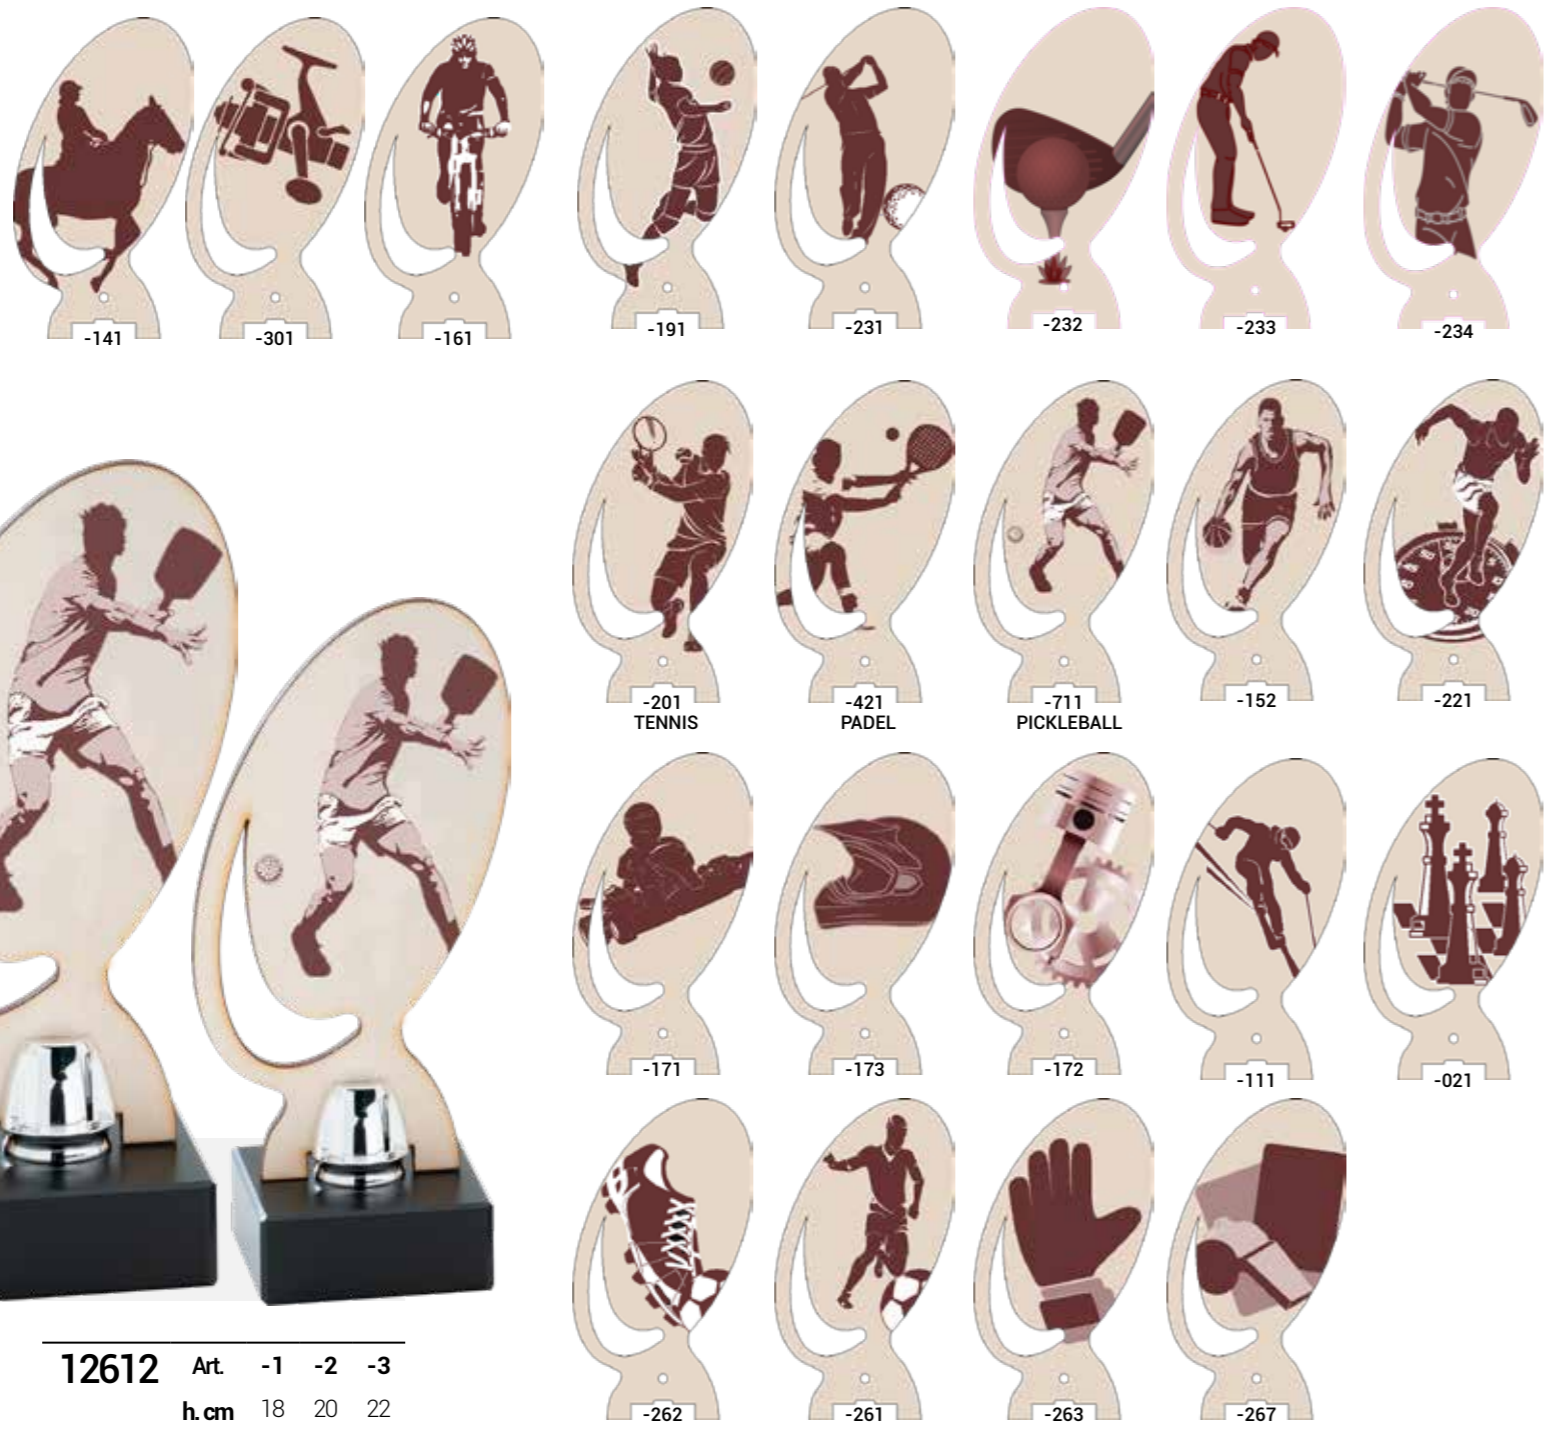

12612 Art. -1 -2 -3
h.cm 18 20 22

-141 -301 -161 -191 -231 -232 -233 -234 -201 TENNIS -421 PADEL -711 PICKLEBALL -152 -221 -171 -173 -172 -111 -021 -262 -261 -263 -267